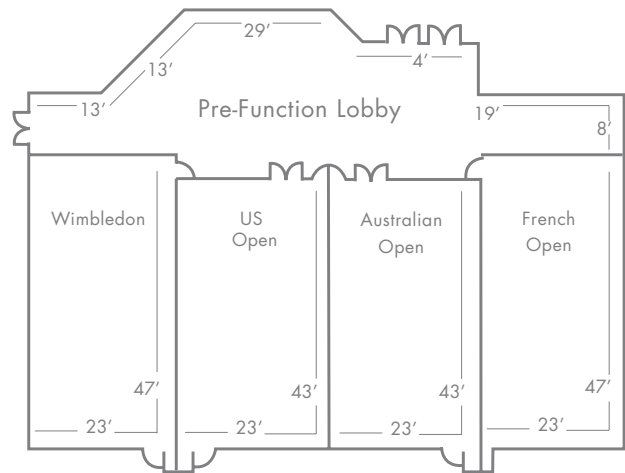

Grand Slam Ballroom

	Sq. Ft.	Theater	Banquet	Classroom	U-Shape	Conference
Grand Slam Ballroom	4,140	500	360	255	-	-
Wimbledon	1,081	100	80	56	32	28
U.S. Open	989	72	80	56	32	28
Australian Open	989	72	80	56	32	28
French Open	1,081	100	80	56	32	28

Mezzanine Meeting Areas

	Sq. Ft.	Theater	Banquet	Classroom	U-Shape	Conference
Davis Cup	1,155	105	90	60	36	28
Kings Cup	1,190	110	90	60	30	32
Thomas Cup	391	30	30	18	15	20
Wightman Cup	805	65	40	48	30	30
Board Room	816	-	-	-	-	20
Federation Cup	1,100	-	-	-	-	12
Uber Cup	391	30	30	18	15	20
World Cup	260	-	-	-	-	12
Stanley Cup	260	-	-	-	-	12