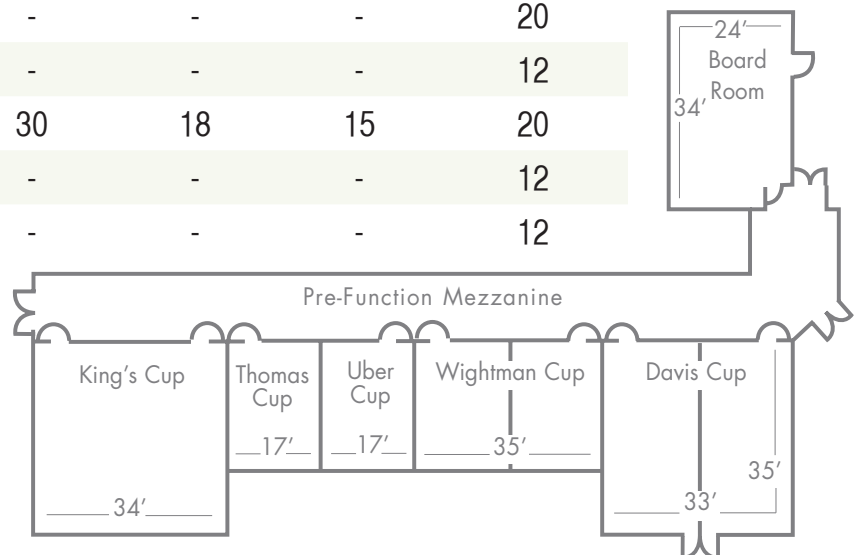

Grand Slam Ballroom

	Sq. Ft.	Theater	Banquet	Classroom	U-Shape	Conference
Grand Slam Ballroom	4,140	500	360	255	-	-
Wimbledon	1,081	100	80	56	32	28
U.S. Open	989	72	80	56	32	28
Australian Open	989	72	80	56	32	28
French Open	1,081	100	80	56	32	28

Mezzanine Meeting Areas

	Sq. Ft.	Theater	Banquet	Classroom	U-Shape	Conference
Davis Cup	1,155	105	90	60	36	28
Kings Cup	1,190	110	90	60	30	32
Thomas Cup	391	30	30	18	15	20
Wightman Cup	805	65	40	48	30	30
Board Room	816	-	-	-	-	20
Federation Cup	1,100	-	-	-	-	12
Uber Cup	391	30	30	18	15	20
World Cup	260	-	-	-	-	12
Stanley Cup	260	-	-	-	-	12

Outdoor Venues

	Sq. Ft.
Deck Terrace	1,000
Courtyard/Lagoon	5,000